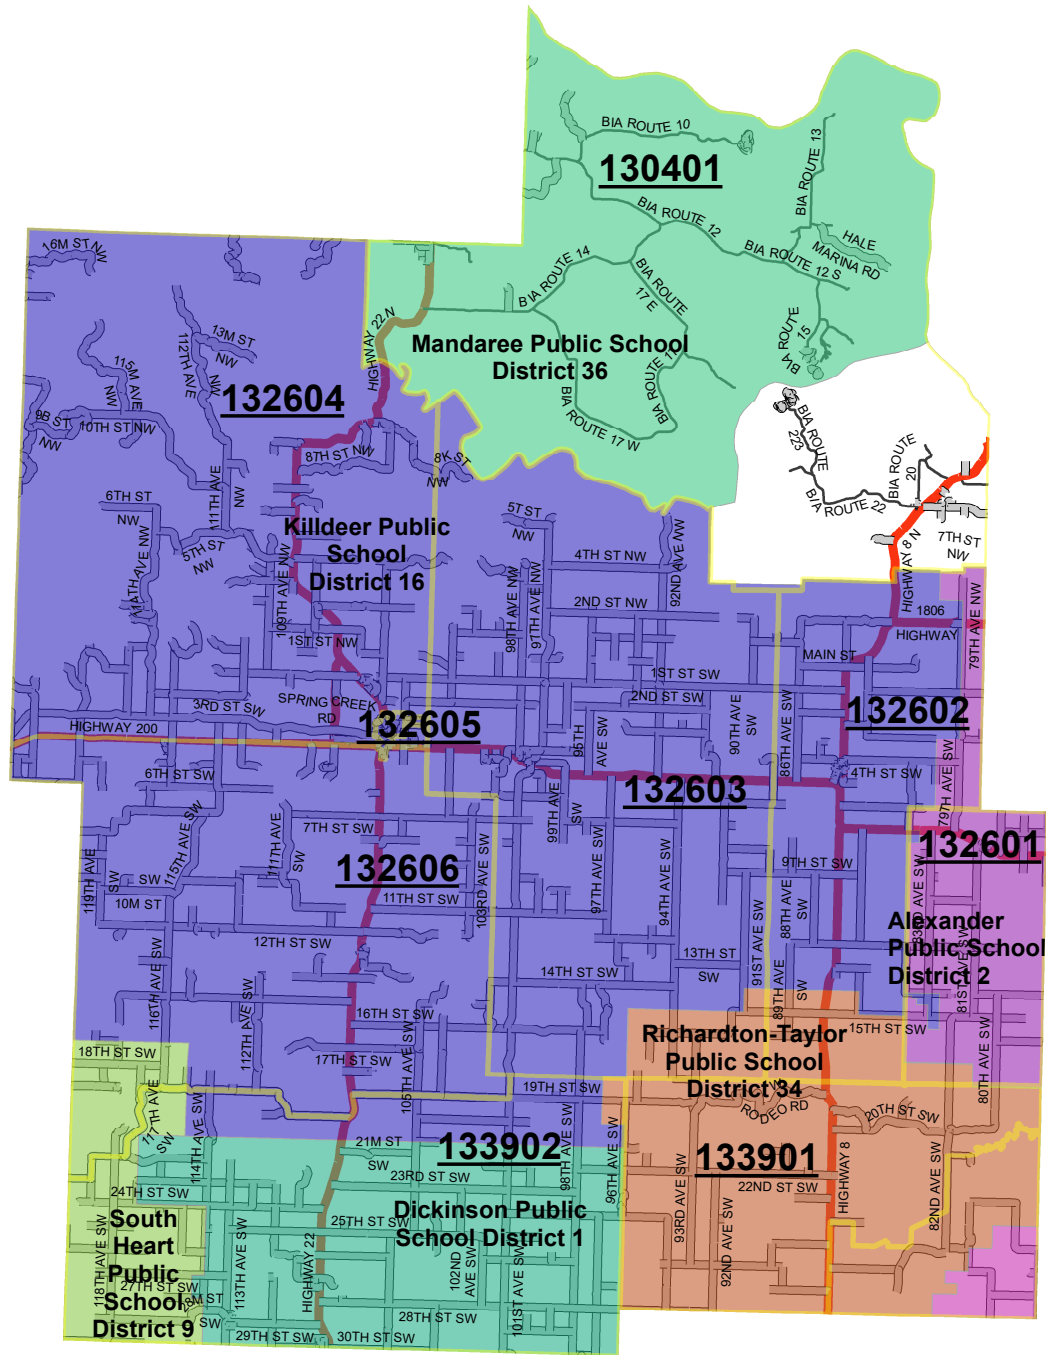

DUNN COUNTY VOTING PRECINCTS (10)	
NAME	
	Alexander Public School District 2 (1)
	Beulah Public School District 1 (1)
	Beulah Public School District 27 (1)
	Dickinson Public School District 1 (1)
	Hebron Public School District 13 (1)
	Kildeer Public School District 16 (1)
	Mandaree Public School District 36 (1)
	McKenzie County Public School District 1 (1)
	New Town Public School District 1 (1)
	Parshall Public School District 3 (1)
	Richardton-Taylor Public School District 34 (1)
	South Heart Public School District 9 (1)
	White Shield Public School District 85 (1)
	ROADS (2189)
	Bureau of Indian Affairs Highway Shield (150)
	County Road Shield (8)
	State Highway Shield (222)

DUNN COUNTY VOTING PRECINCTS WITH SCHOOL DISTRICTS MAP

ISSUED FOR REVIEW AND APPROVAL

CREATED BY: A HERBISON
REVIEWED BY:
APPROVED BY:
DATE: