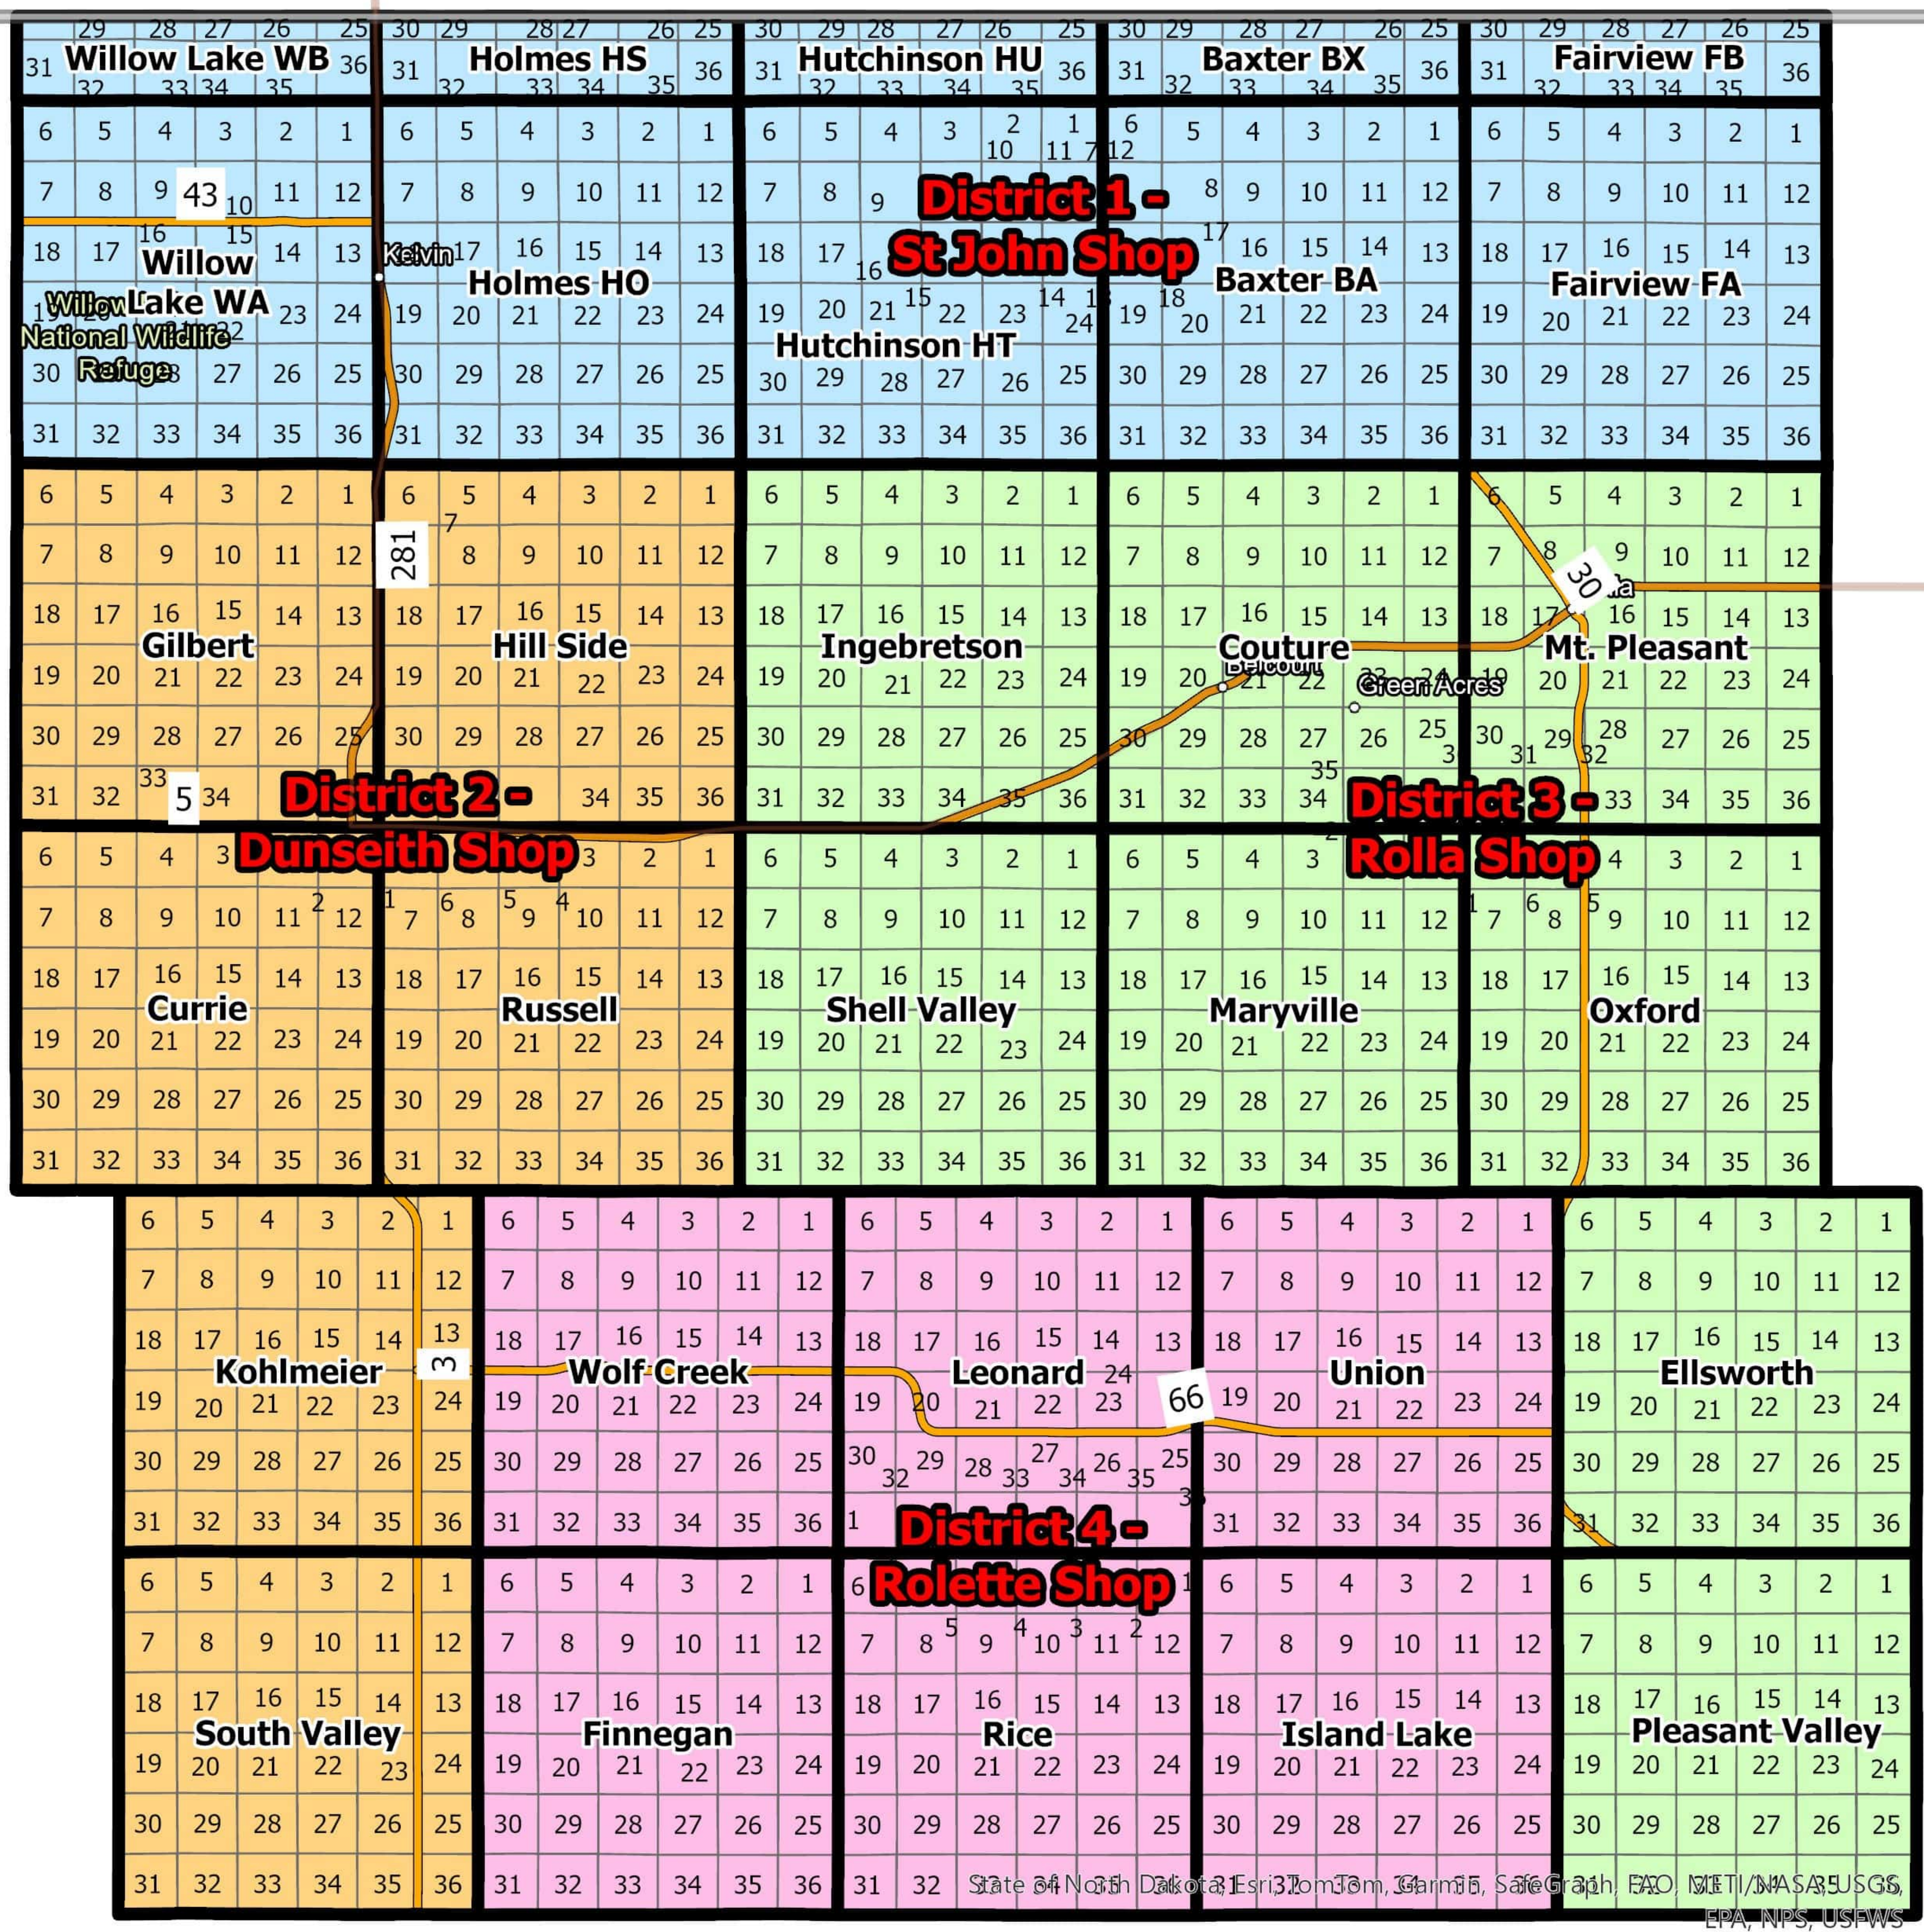

Rolette County Roads - District Map

Legend

- District 1 - St John Shop
- District 3 - Rolla Shop
- District 2 - Dunseith Shop
- District 4 - Rolette Shop
- Township
- County Boundary
- State Roads
- Sections

State of North Dakota, Esri, TomTom, Garmin, SafeGraph, FAO, METI, NASA, USGS, EPA, NPS, USFWS